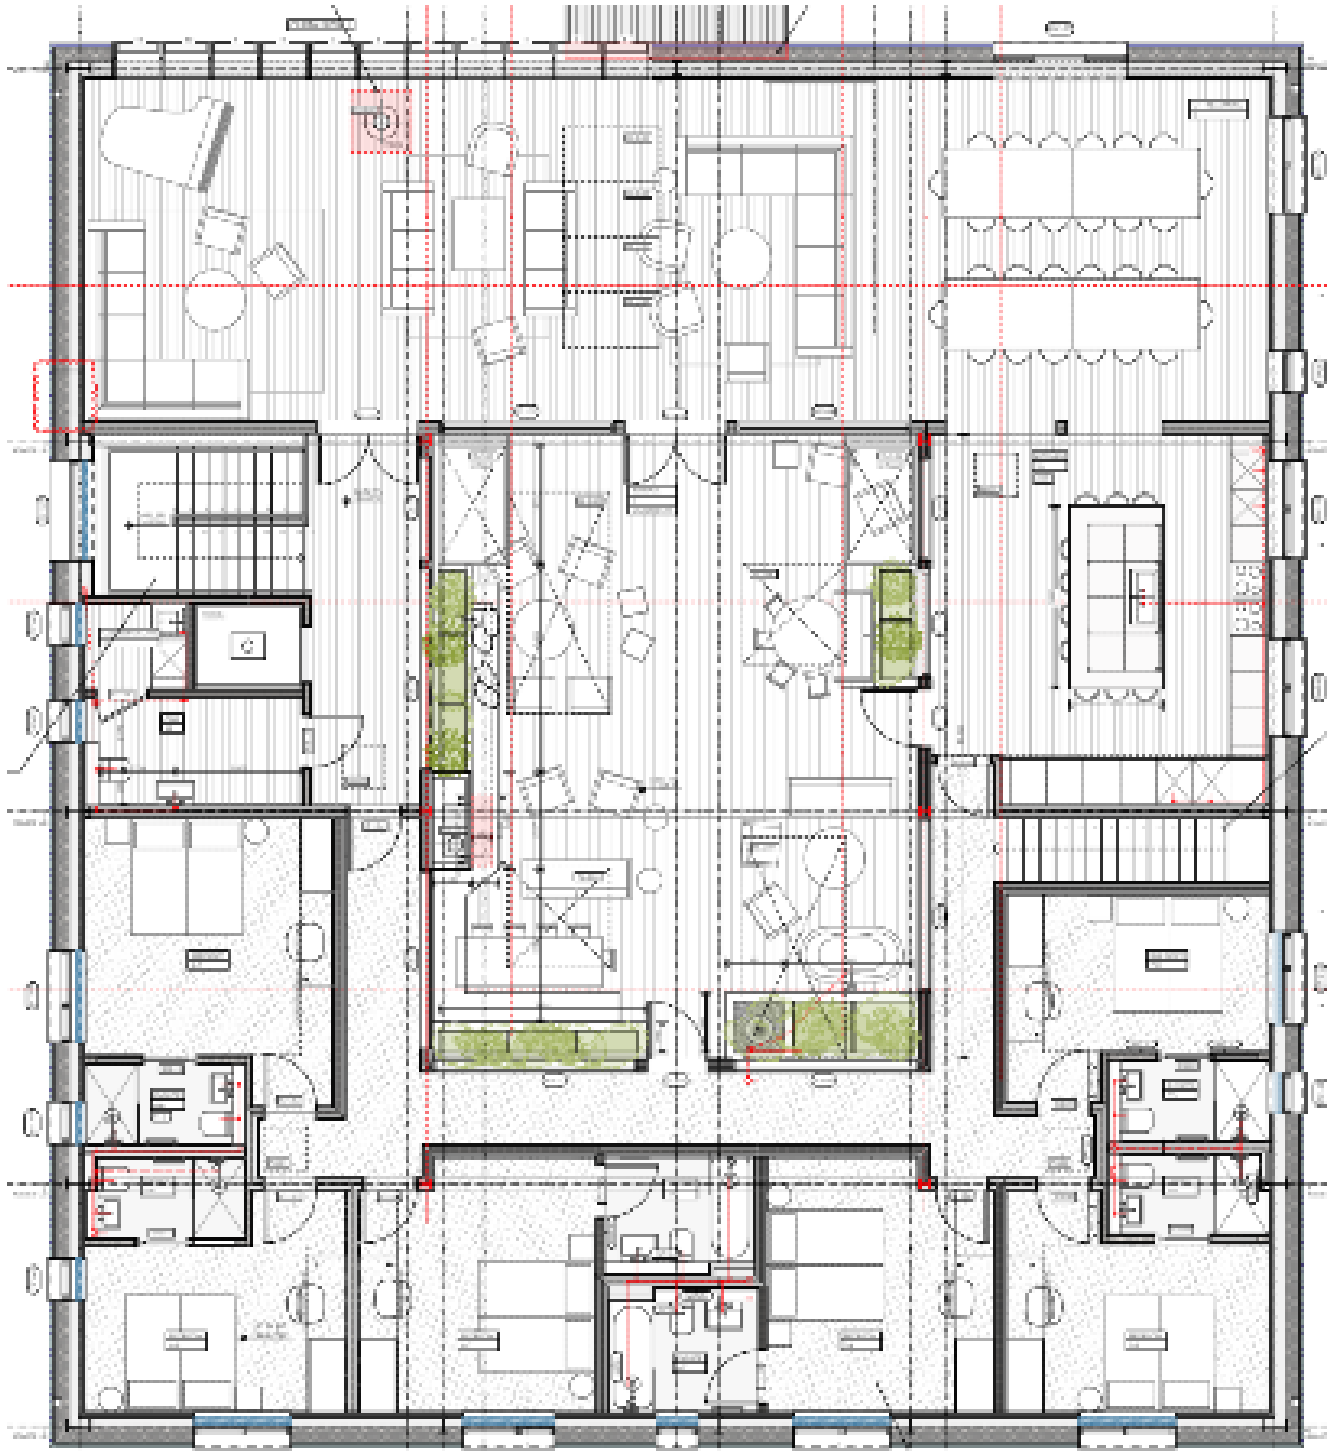

THE GRAIN BARN. SANDON MANOR

Currently under construction.

OPENING IN 2026

State of the art accommodation with Moroccan Courtyard and large views over the expansive Nature Reserves at Sandon Manor Estate.

Onsite, self catering, group accommodation.

Available for hire as a group of 30 or as 2 apartments for 4 people plus a group of 22 friends and family.